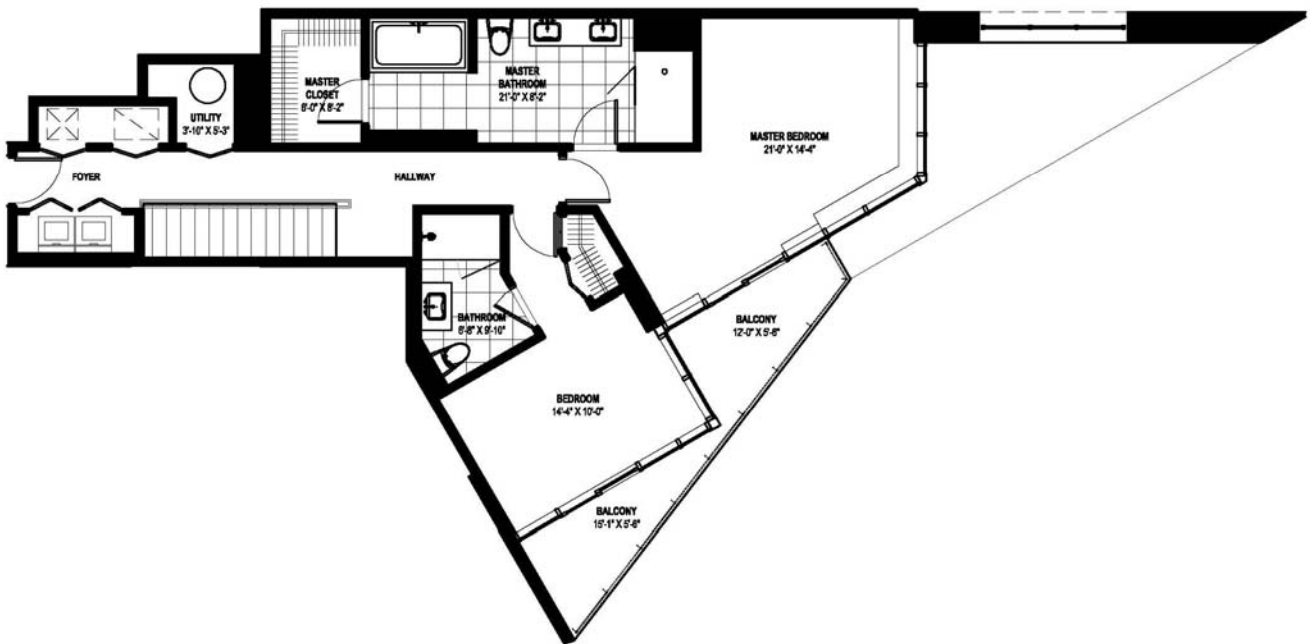

Lower Level

Upper Level

SIGNATURE RESIDENCE A
2 Bedroom / 2.5 Bath / Den

Interior Lower Level	1000 sq. ft.
Interior Upper Level	996 sq. ft.
Terrace Lower Level	389 sq. ft.
Terrace Upper Level	129 sq. ft.
Residence Total	2,514 sq. ft.

SIGNATURE
PLACE TOWER LOFTS PLAZA