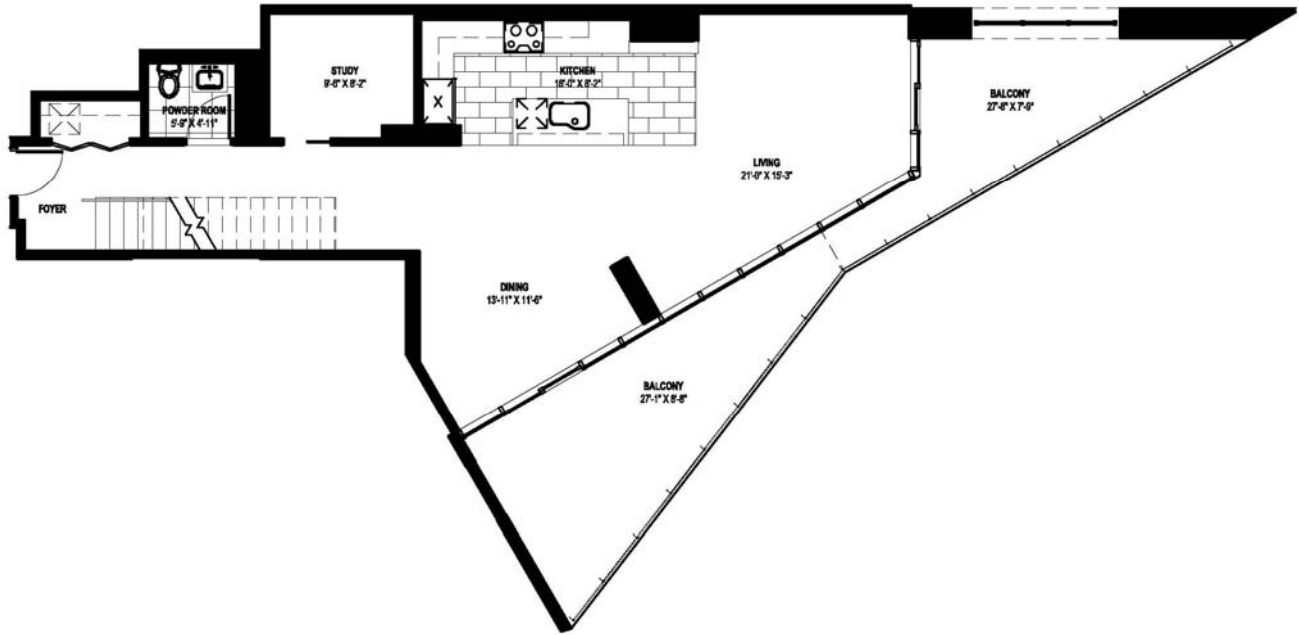

Lower Level

Upper Level

SIGNATURE RESIDENCE A
2 Bedroom / 2.5 Bath / Den

Interior Lower Level	1000 sq. ft.
Interior Upper Level	996 sq. ft.
Terrace Lower Level	389 sq. ft.
Terrace Upper Level	129 sq. ft.
Residence Total	2,514 sq. ft.

SIGNATURE
PLACE TOWER LOFTS PLAZA