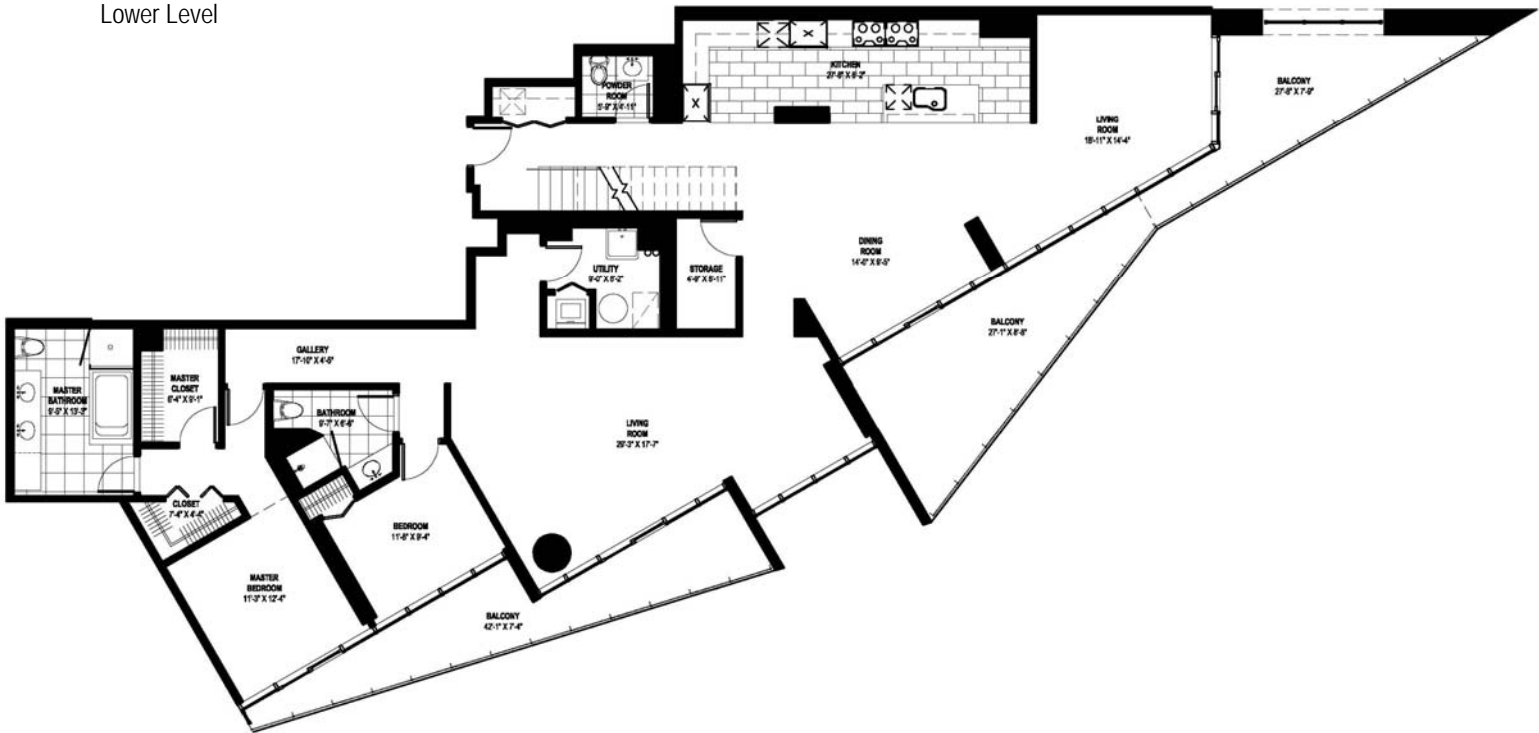

Upper Level

Lower Level

SIGNATURE RESIDENCE A/B

4 Bedroom / 4.5 Bath

Interior Lower Level	2447 sq. ft.
Interior Upper Level	996 sq. ft.
Terraces Lower Level	213/171/389 sq. ft.
Terrace Upper Level	129 sq. ft.
Residence Total	3,443 sq. ft.

SIGNATURE
PLACE TOWER LOFTS PLAZA