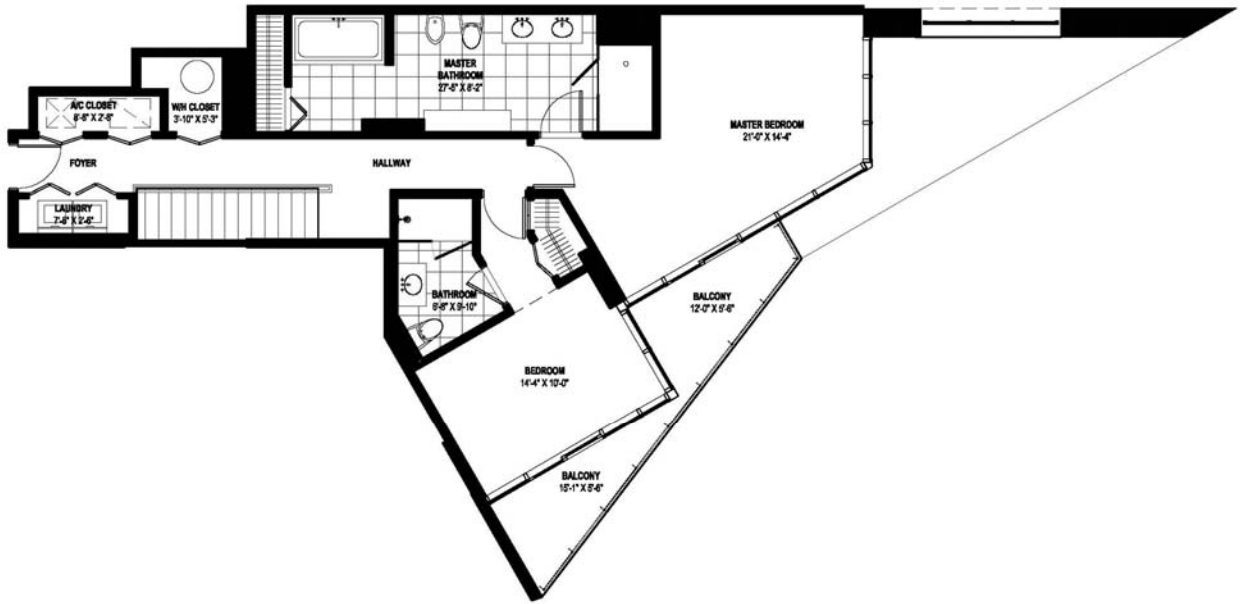

Upper Level

Lower Level

SIGNATURE RESIDENCE A/B

4 Bedroom / 4.5 Bath

Interior Lower Level	2447 sq. ft.
Interior Upper Level	996 sq. ft.
Terraces Lower Level	213/171/389 sq. ft.
Terrace Upper Level	129 sq. ft.
Residence Total	3,443 sq. ft.

SIGNATURE
PLACE TOWER LOFTS PLAZA