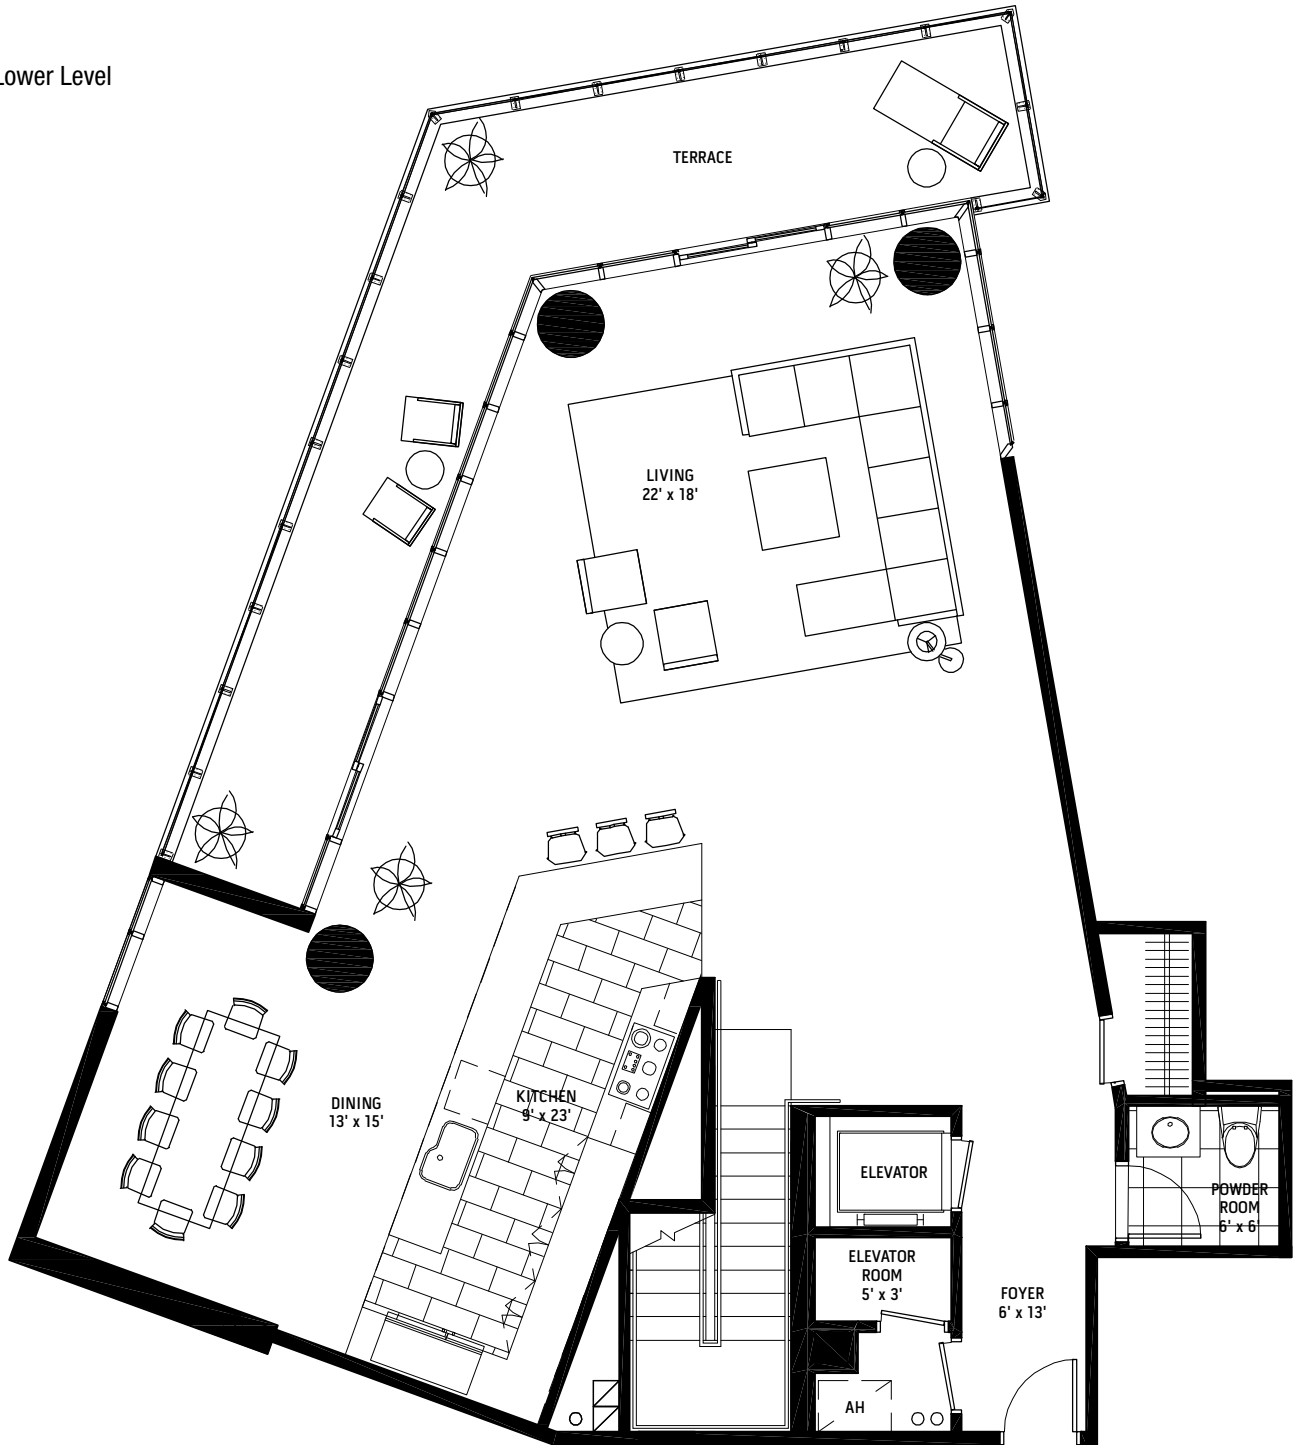

Lower Level

GRAND PENTHOUSE M

3 Bedroom / 3 Full Bath / 2 Half Bath / 2 Den

Interior Lower Level	1,435 sq. ft
Terrace Lower Level	331 sq. ft
Interior Mid Level	1,400 sq. ft
Interior Upper Level	1,400 sq. ft
Residence Total	4,566 sq. ft

SIGNATURE
PLACE TOWER LOFTS PLAZA