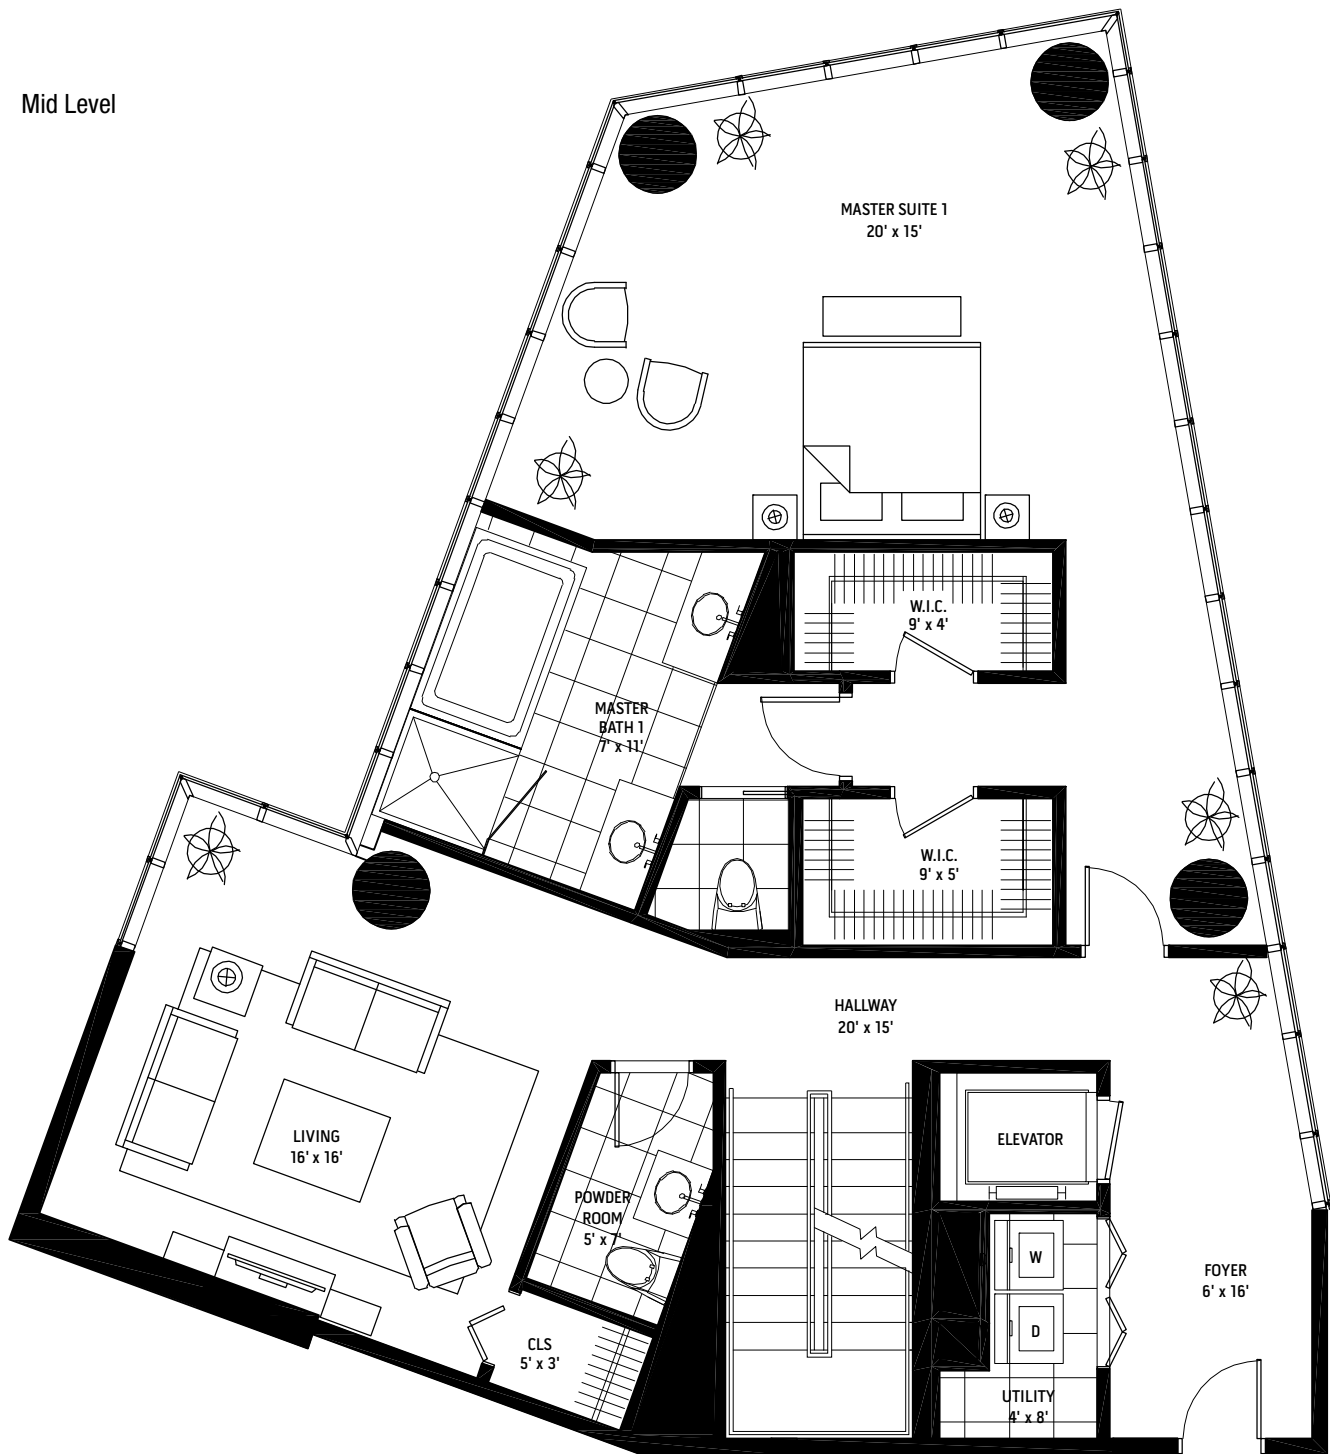

Mid Level

**GRAND PENTHOUSE M**

3 Bedroom / 3 Full Bath / 2 Half Bath / 2 Den

Interior Lower Level	1,435 sq. ft
Terrace Lower Level	331 sq. ft
Interior Mid Level	1,400 sq. ft
Interior Upper Level	1,400 sq. ft
<b>Residence Total</b>	<b>4,566 sq. ft</b>

**SIGNATURE**  
PLACE TOWER LOFTS PLAZA