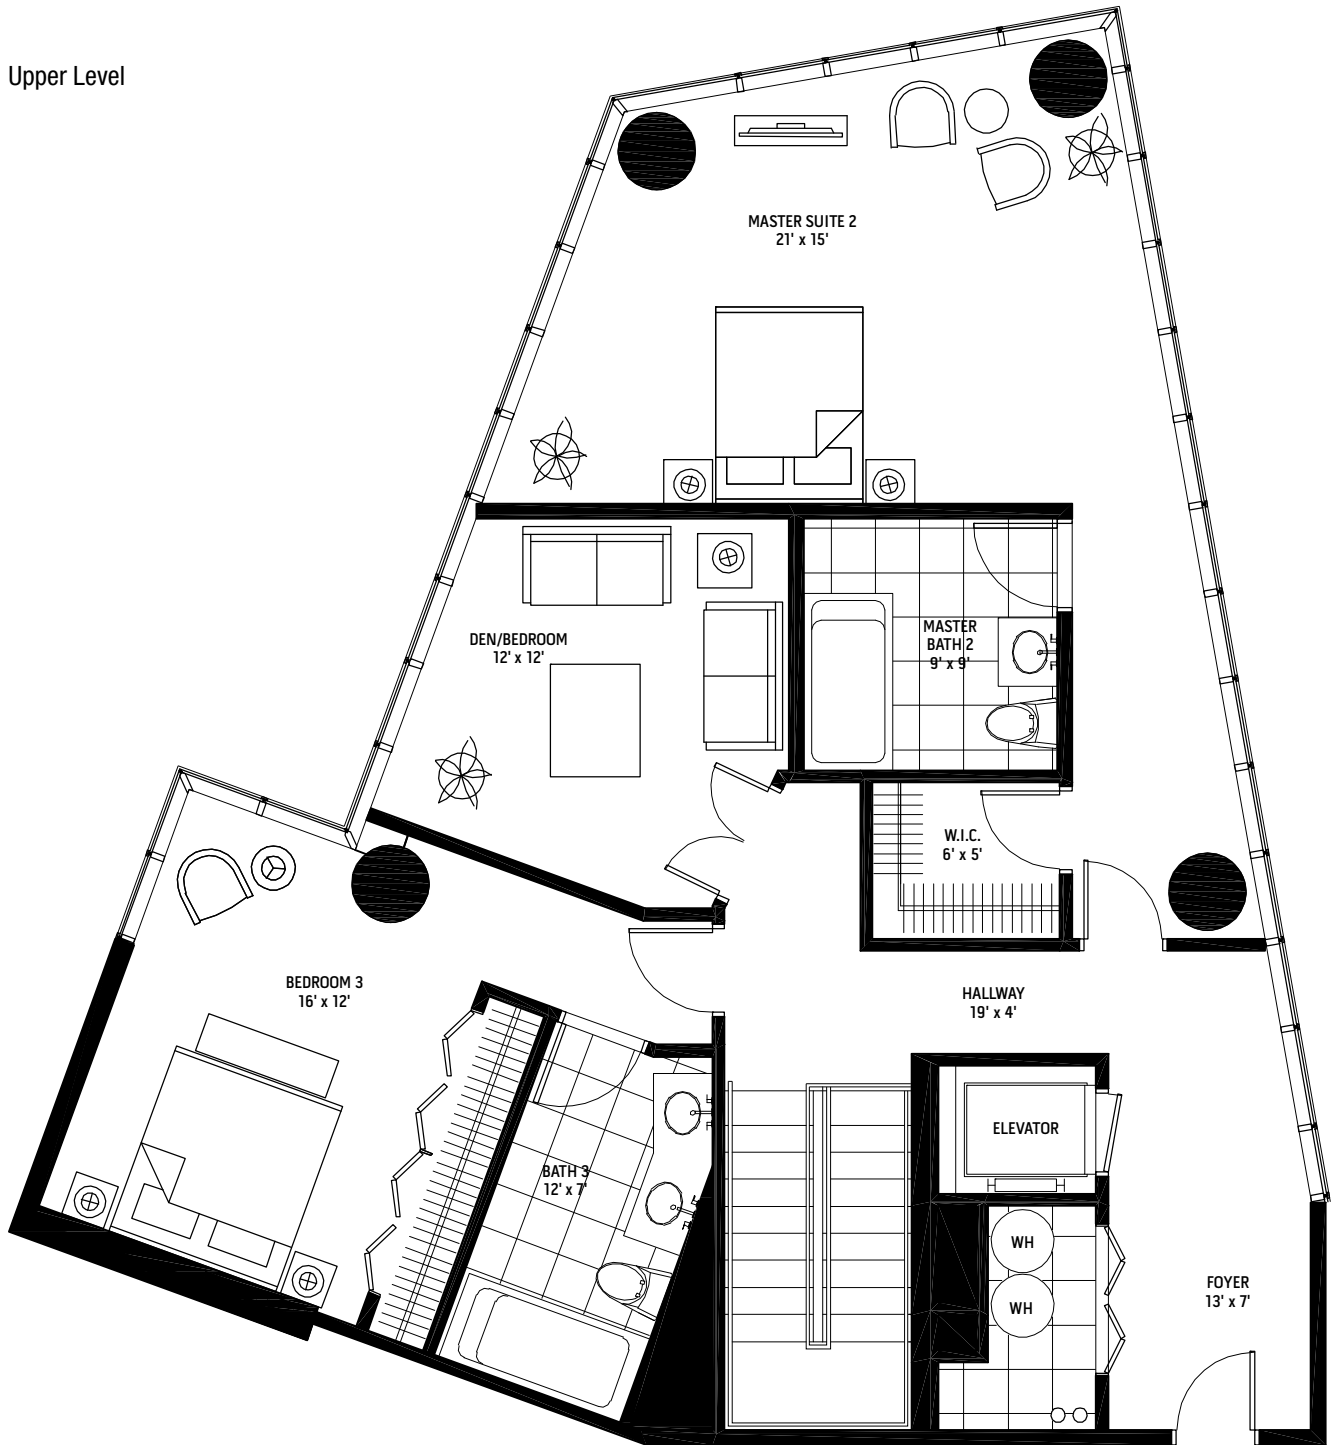

Upper Level

GRAND PENTHOUSE M

3 Bedroom / 3 Full Bath / 2 Half Bath / 2 Den

Interior Lower Level	1,435 sq. ft
Terrace Lower Level	331 sq. ft
Interior Mid Level	1,400 sq. ft
Interior Upper Level	1,400 sq. ft
Residence Total	4,566 sq. ft

SIGNATURE
PLACE TOWER LOFTS PLAZA