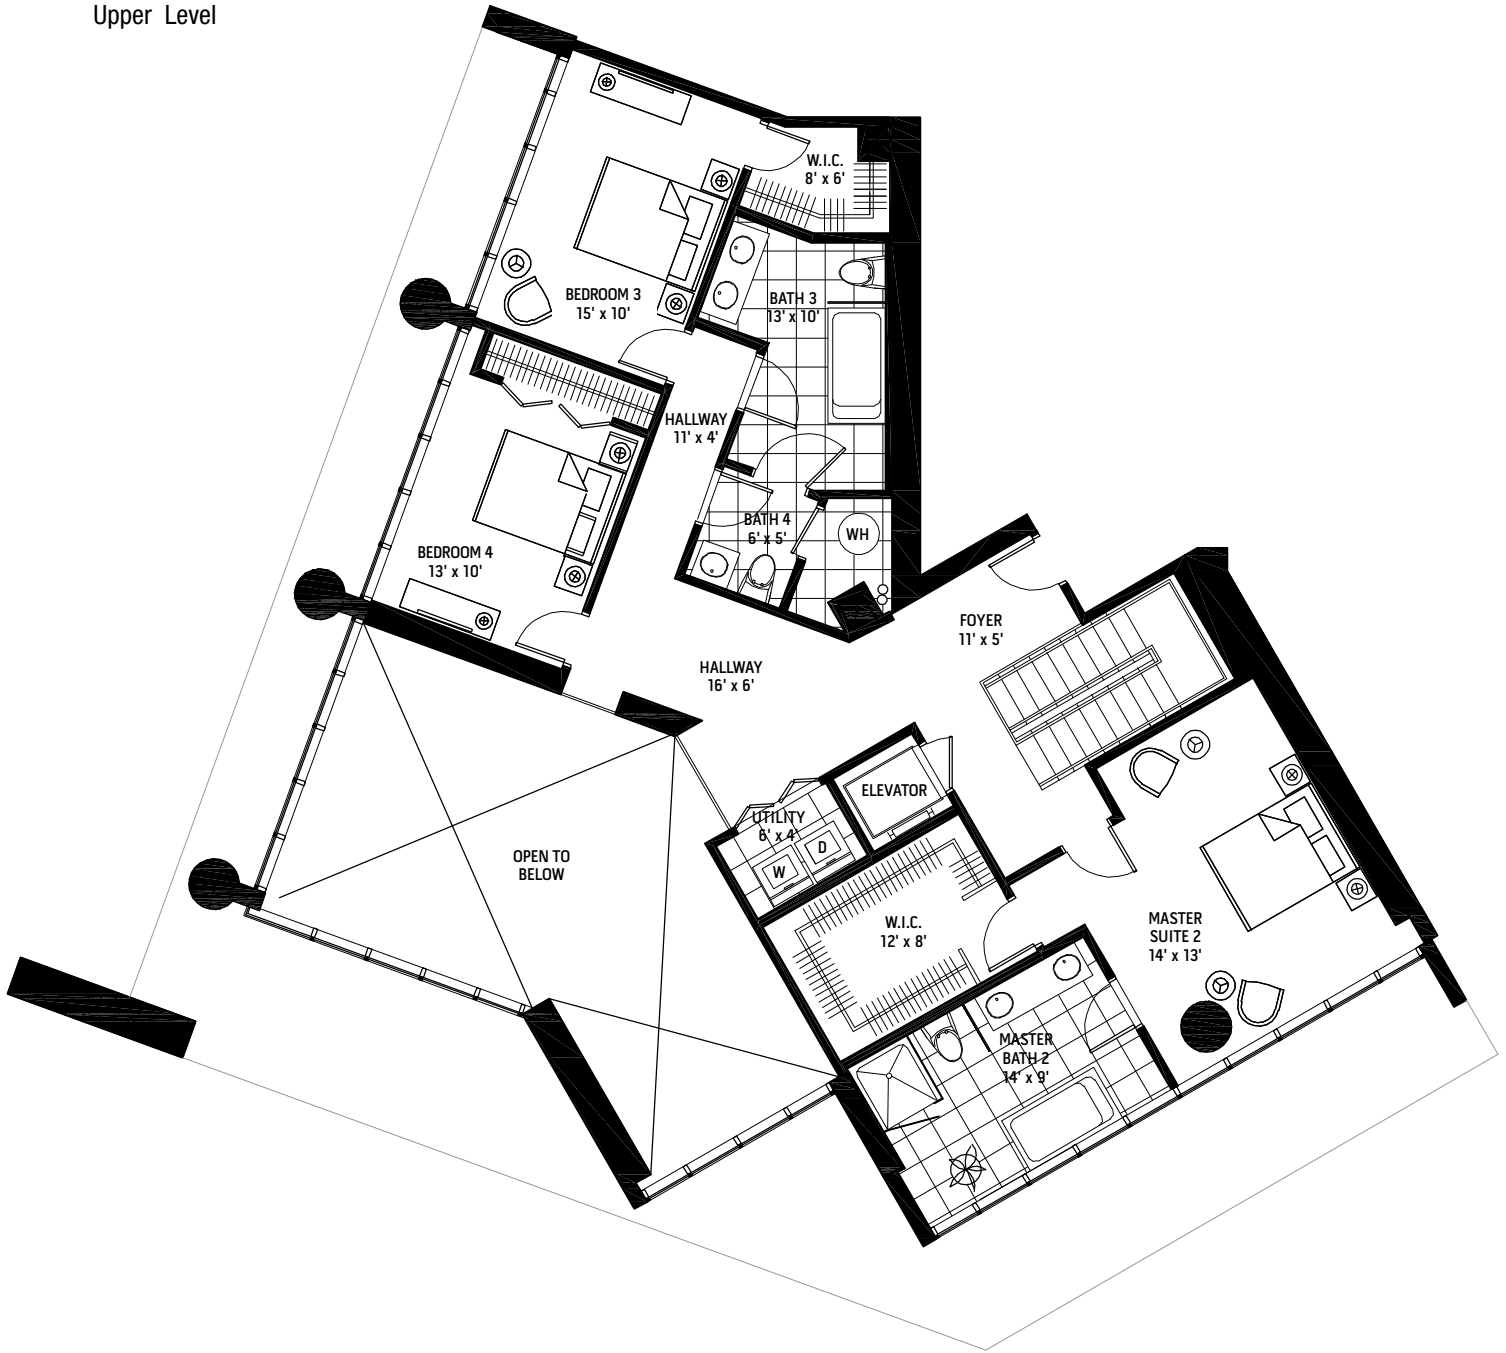

Upper Level

GRAND PENTHOUSE N

5 Bedroom / 4 Bath / 2 Half Bath / Den

Interior Lower Level	1,954 sq. ft
Terrace Lower Level	247 sq. ft
Interior Mid Level	2026 sq. ft
Interior Upper Level	2026 sq. ft
Residence Total	6253 sq. ft

SIGNATURE
PLACE TOWER LOFTS PLAZA